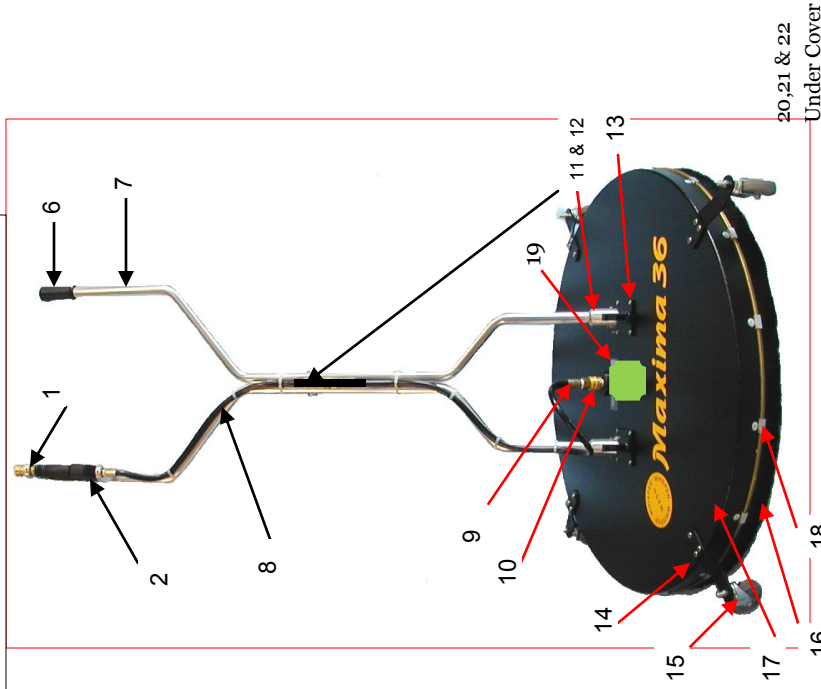

Maxima 36 Parts List

MAX3600

1	WW104	Male Socket	1	13	ww122B	Handle Base black	2
2	WW107S	Trigger Gun	1	14	UC413W	Wheel Bracket	4
				15	UC414WW	Caster Wheel 3"	4
				16	MAX627	Brush	1
				17	MAX636	Cover	1
6	WW109	Grip	1	18	WW3116	Clip/Rivets	14
7	WW110S	Handle	1	19	WW312	Swivel Assy	1
8	WW151	Hose 3/8"	7		WW311	Cartridge Inside swivel	1
9	WW118	Female Plug	1	20	MAX635-2	2-Tip Spraybar	1
10	WW104	Male Socket	1	21	MAX601	Spray Tips 40025	2
11	WW114	Ring	3	22	WW400	Reducer-Swivel To	1
12	Ww113	Clevis Pin-Ig	3	O	MAX635-4	4 Tip Spray Bar-2502	

Series 3 Swivel Assembly

WW311 Replacement Cartridge

11

1	WW131	Main Seal	1	6	UC232L-3	Lower Gland Plate	1
2	WW130	Static O-Ring	1	7	WW137	Snap Ring	2
3	UC232-3	Upper Gland Plate	1	8	WW138	Bearing	2
4	WW133	Secondary Seal	1	9	WW136	Rotor Shaft	1
5	WW134-3	Static O-Ring, Lower	1	10	WW142	Quad Seal	1
				11	WW311	Instant Quick Change Cartridge	