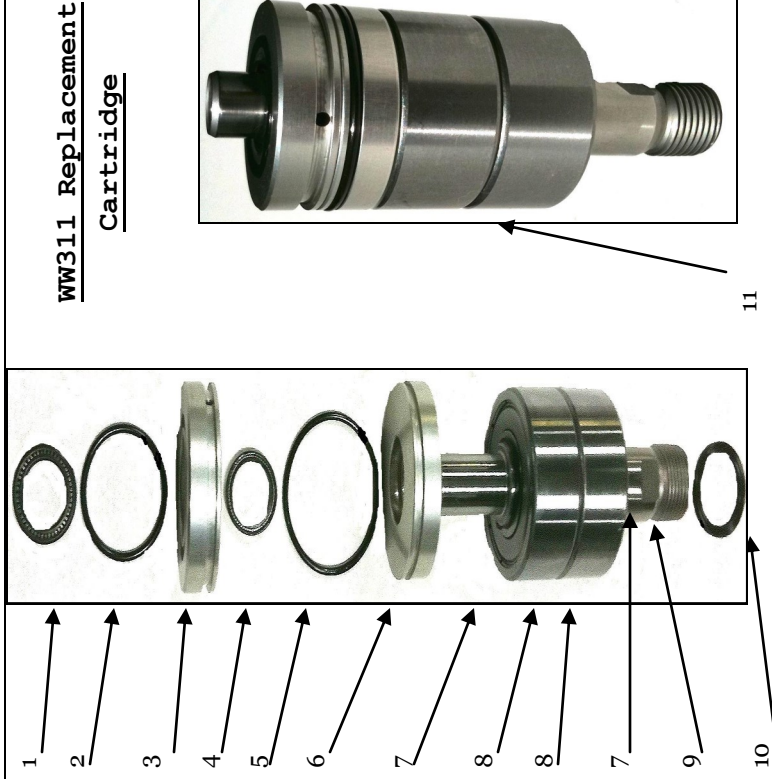

Maxima 36 Parts List

MAX3600

1	WW104	Male Socket	1	13	ww122B	Handle Base black	2
2	WW107S	Trigger Gun	1	14	UC413W	Wheel Bracket	4
				15	UC414WW	Caster Wheel 3"	4
				16	MAX627	Brush	1
				17	MAX636	Cover	1
6	WW109	Grip	1	18	WW3116	Clip/Rivets	14
7	WW110S	Handle	1	19	WW312	Swivel Assy	1
8	WW151	Hose 3/8"	7		WW311	Cartridge Inside swivel	1
9	WW118	Female Plug	1	20	MAX635-2	2-Tip Spraybar	1
10	WW104	Male Socket	1	21	MAX601	Spray Tips 40025	2
11	WW114	Ring	3	22	WW400	Reducer-Swivel To	1
12	Ww113	Clevis Pin-Ig	3	O	MAX635-4	4 Tip Spray Bar-2502	

Series 3 Swivel Assembly

WW311 Replacement Cartridge

11

1	WW131	Main Seal	1	6	UC232L-3	Lower Gland Plate	1
2	WW130	Static O-Ring	1	7	WW137	Snap Ring	2
3	UC232-3	Upper Gland Plate	1	8	WW138	Bearing	2
4	WW133	Secondary Seal	1	9	WW136	Rotor Shaft	1
5	WW134-3	Static O-Ring, Lower	1	10	WW142	Quad Seal	1
				11	WW311	Instant Quick Change Cartridge	